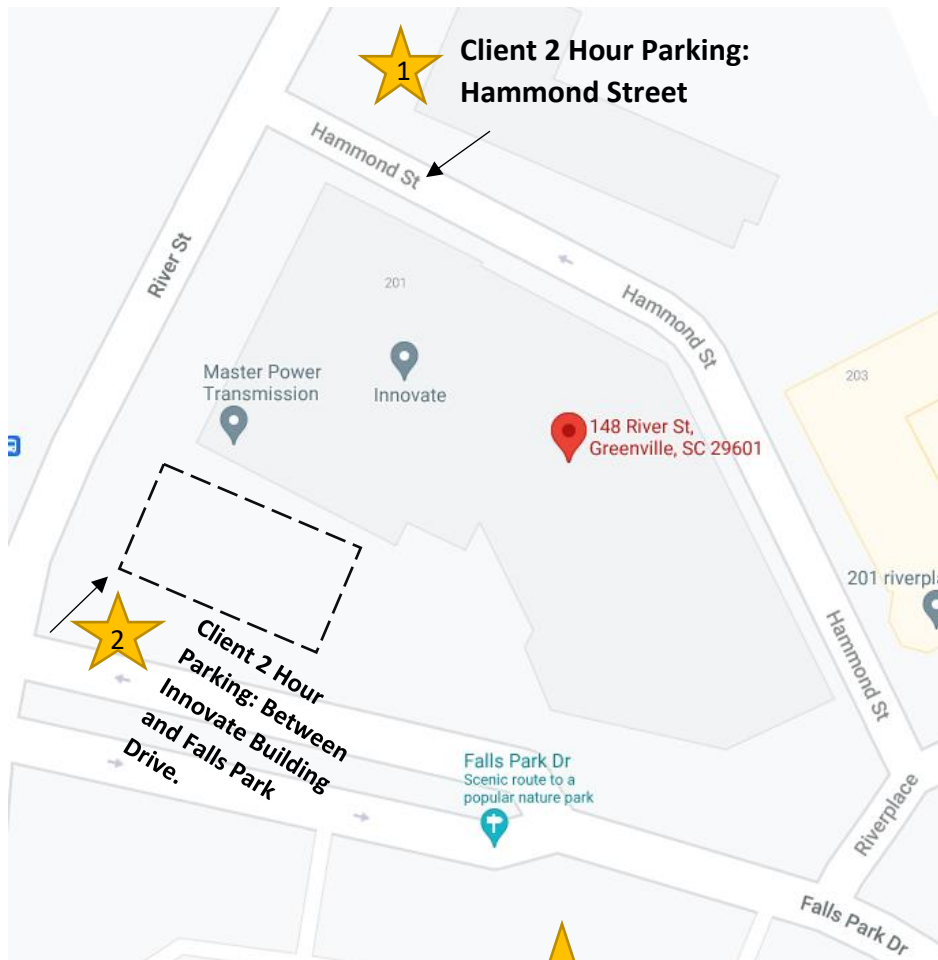

Millennium Private Wealth
148 River Street, Ste. 120, Greenville, SC 29601

New Location Parking

Please note that the parking on Hammond Street is accessible through Riverplace Street.

We look forward to seeing you!